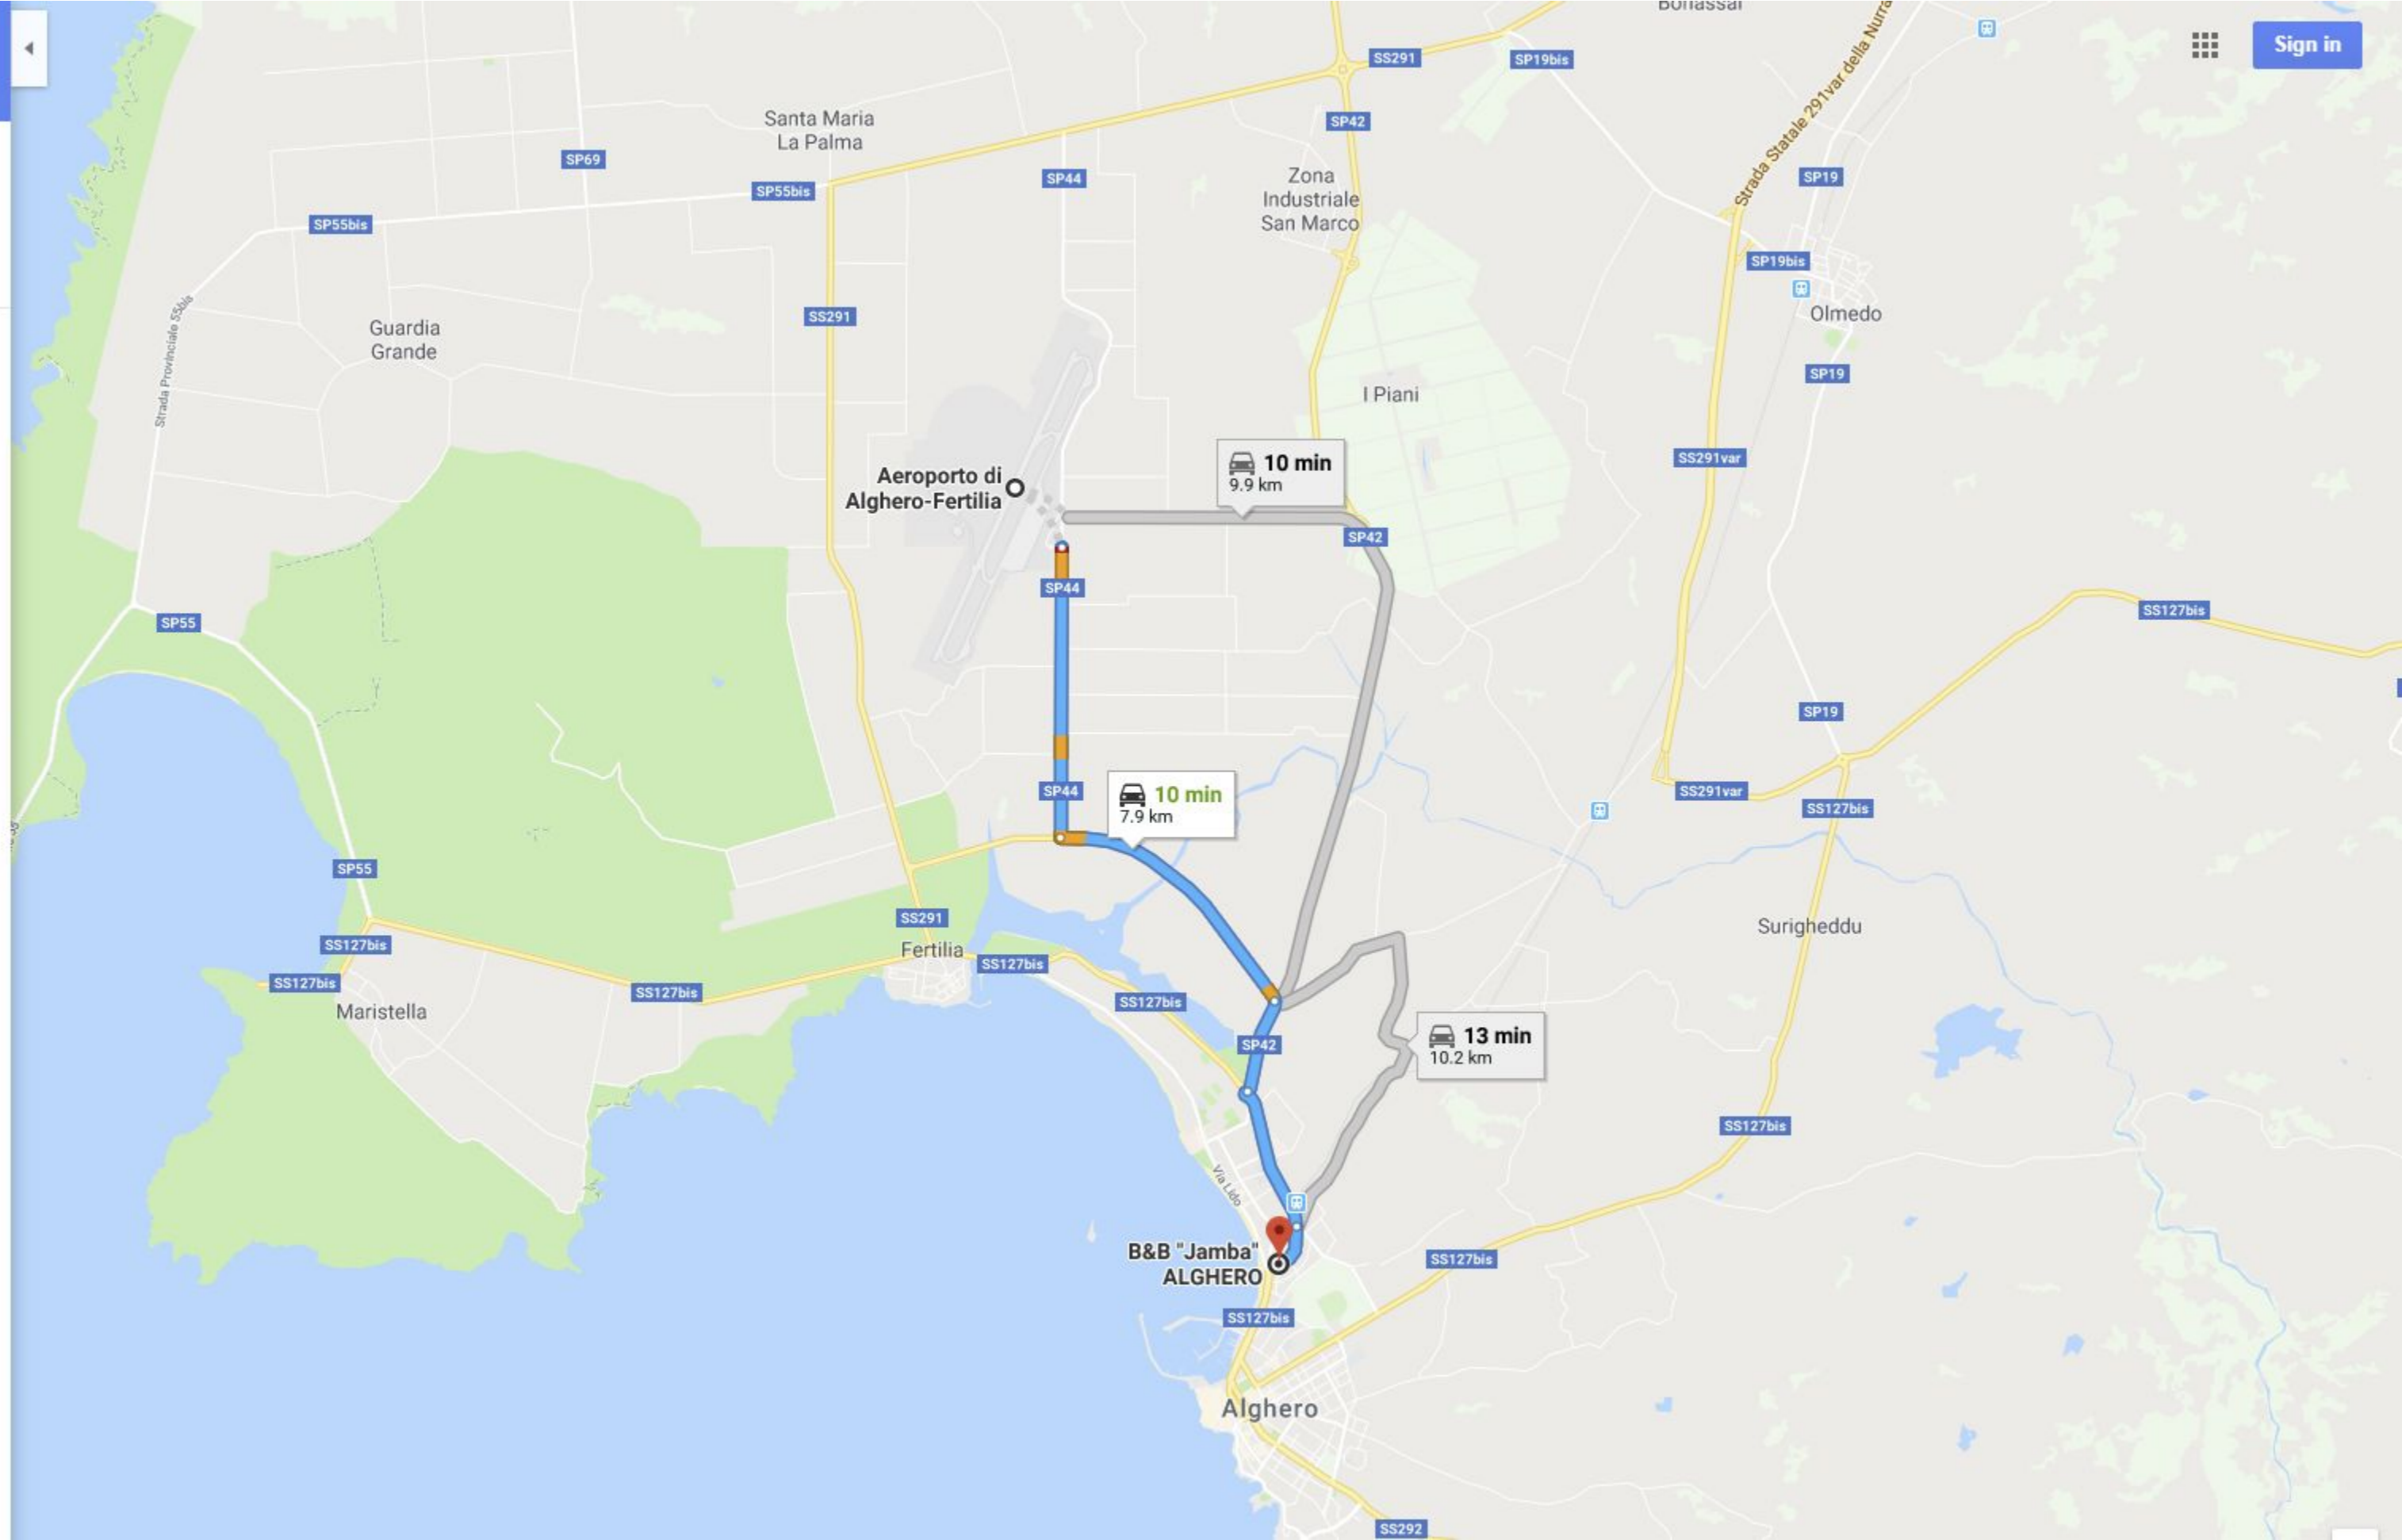

← from Aeroporto di Alghero-Fertilia
to B&B "Jamba" ALGHERO, Via Giovanni Pais, 5, 0704...

10 min (7.9 km)

via Strada Provinciale 44 and SS291dir
Fastest route, the usual traffic

Aeroporto di Alghero-Fertilia

Regione Nuraghe Biancu, 07041 Alghero SS

↑ Head south on Strada Provinciale 44
2.7 km

↶ Turn left onto SS291dir (signs for Alghero)
2.6 km

📍 At the roundabout, take the 1st exit onto Strada Provinciale 42 dei Due Mari
850 m

📍 At the roundabout, take the 2nd exit onto Via Don Minzoni/SS127bis
1.4 km

📍 At the roundabout, take the 1st exit and stay on Via Don Minzoni/SS127bis
Go through 1 roundabout
400 m

↷ Turn right onto Via Giovanni Pais
19 m

B&B "Jamba" ALGHERO

Via Giovanni Pais, 5, 07041 Alghero SS

These directions are for planning purposes only. You may find that construction projects, traffic, weather, or other events may cause conditions to differ from the map results, and you should plan your route accordingly. You must obey all signs or notices regarding your route.